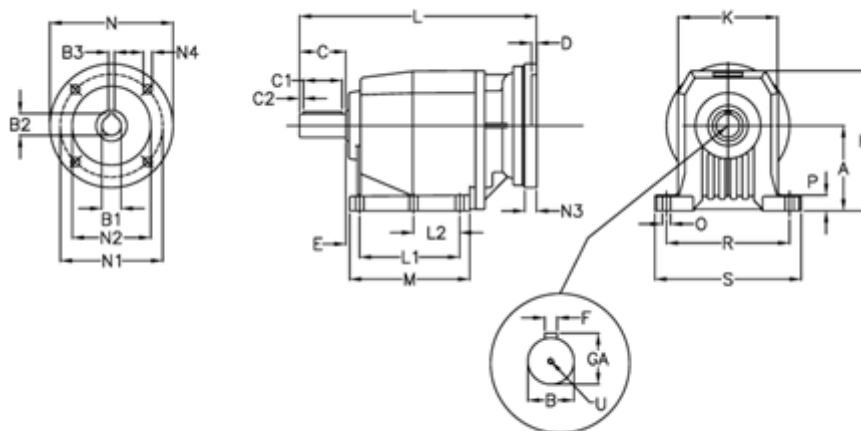

Article number: 40600800891265

Description: Helical gearbox
C802P-8,9-P200B5

Measures

A = 250	D = 7.0	L2 = 0.0	P = 35
B = 80	E = 33	M = 277.0	R = 370
B1 = 55	F = 22	N = 400	S = 440
B2 = 59.3	GA = 85.0	N1 = 350	U = M20x42
B3 = 16	H = 420	N2 = 300	
C = 140	K = 320	N3 = 0	
C1 = 110	L = 660.0	N4 = M16x25	
C2 = 15	L1 = 210.0	O = 26	